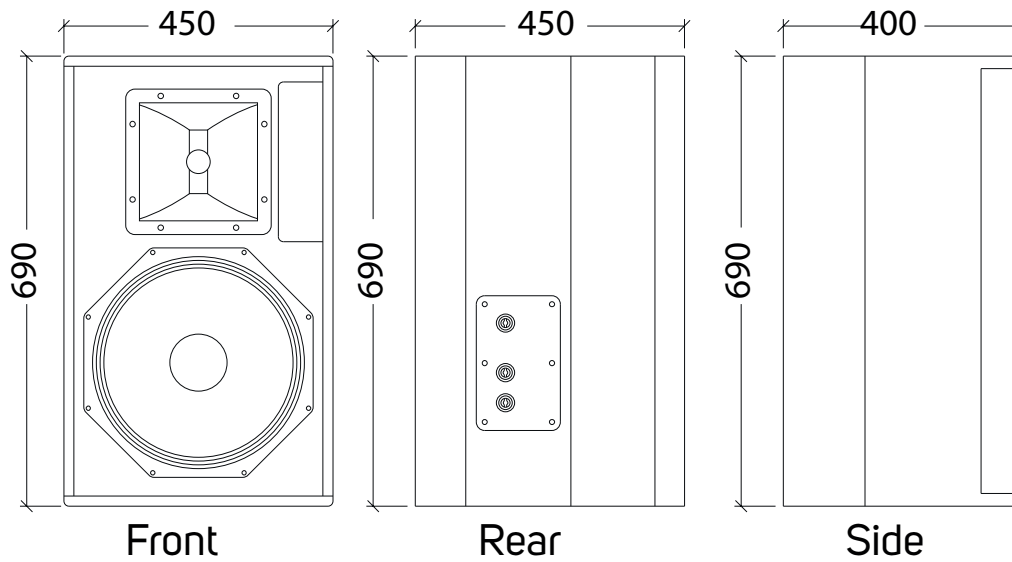

PS 15

DATASHEET

TWO WAY REFERENCE SPEAKERS

DESCRIPTION

Passive 15" Portable Two-Way Utility Stage Monitor and Loudspeaker System

The STI PS 8 is a portable, eight-inch, two-way speaker system designed for either main sound reinforcement or monitoring applications. It is perfect for speech reinforcement of any type, live performance stage monitoring, reinforcement of vocal and acoustic music, and as a high-performance satellite speaker for use with subwoofers. PS passive speakers were designed to provide the sensitivity, frequency response and power handling needed for almost any professional audio environment while still being reasonably priced. Whether you use a powered mixer or an equipment rack full of amps and signal processing, PS passive speakers deliver the sound power and bandwidth necessary to make loud music sound natural and even quiet speech intelligible.

Frequency Responce	50Hz-18Khz
Impetoce	8 Ohms
RMS	800W
Peak Power Handling	1600W
Directivity Angle	H90°x V10°
Sensitivity	101dB (2,83v/m)
Maximun SPL	130dB
Woofer	15" (380mm)
Tweeter	3" (75mm)
Size	690x450x400mm
Weight	27Kg